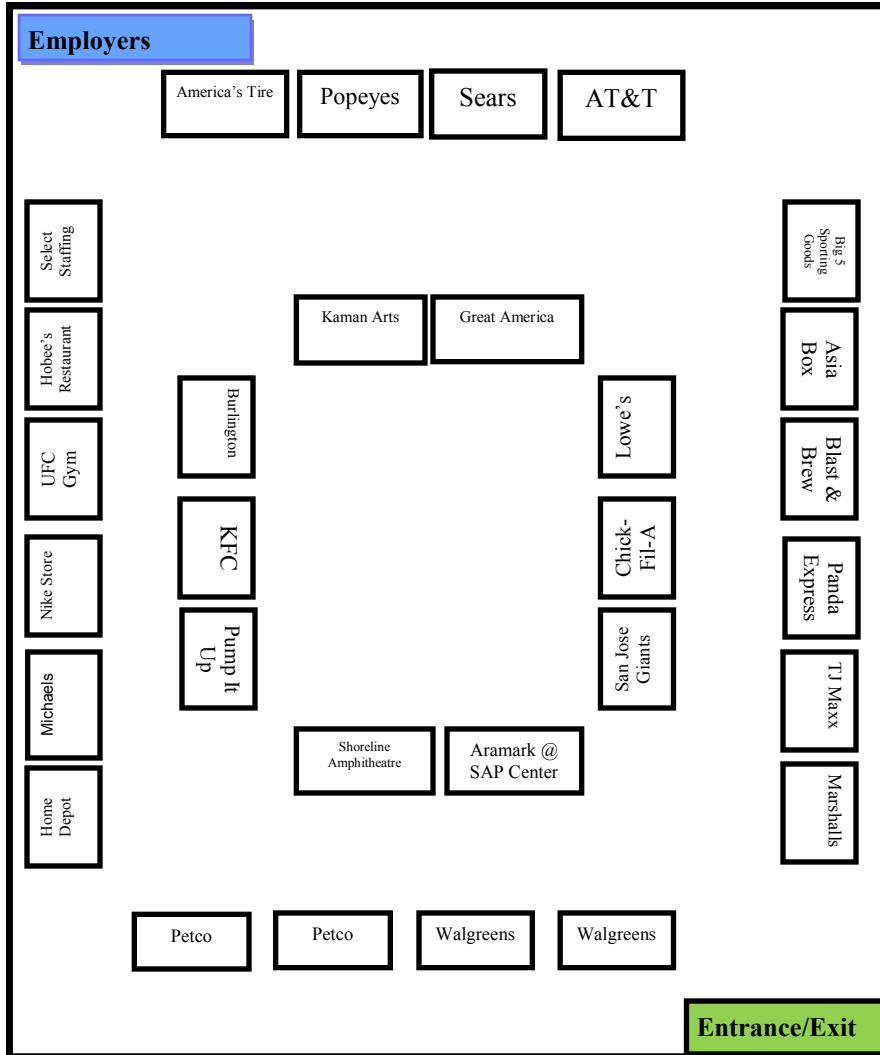

East Side Room

Guadalupe Room

Starbucks Coffee | Jamba Juice | Bon Appetit @ Google | Safeway

YMCA

YMCA

Registration

Registration

Board Room